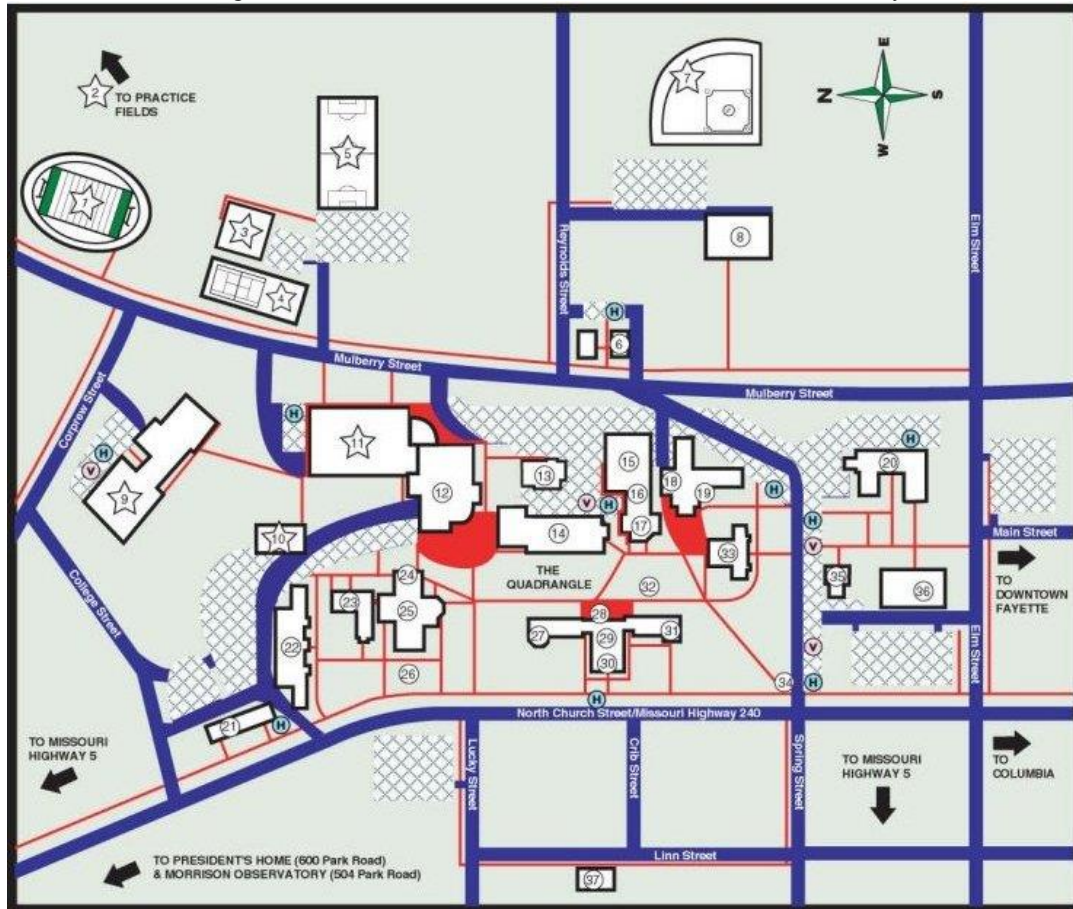

Driving directions to 2015 MoATA Student and Educator's Conference

Directions to campus from Columbia, MO and St. Louis, MO: From I-70 westbound toward Kansas City, MO take Hwy 40 at Midway exit. This exit is approximately 5 miles from last Columbia exit. Take Hwy 40 approximately 15 miles to Hwy 240. Take Hwy 240 approximately 12 miles to Fayette. Once in Fayette stay on Hwy 240 to Elm Street. Take a right on Elm and a left on Mulberry. Follow Mulberry to student union. (Number 12 on campus map.)

Parking is on the East side of building. The Conference is located on the 4th floor of the Community and Student Center.

○ CMU Building	● Walkway	● Street	☆ CMU Athletic Facility	◇ Parking	Ⓜ Handicap Parking	Ⓥ Visitor Parking
1. Davis Football Field/Hairston Track	13. Plant Operations	25. T. Berry Smith Hall				
2. Practice Fields	14. Stedman Hall of Science	26. Epple Memorial Garden				
3. Outdoor Athletic Facility	15. The Little Theatre (entrance off Mulberry Street)	27. Swinney Conservatory of Music/ Kountz Recital Hall				
4. Tennis Courts	16. The Ashby-Hodge Gallery of American Art (located in Smiley Library)	28. Cross Memorial Tower				
5. Alumni Soccer Field	17. Cupples Hall/Smiley Library	29. Assembly Hall				
6. Mulberry Street Apartments	18. Mabce Dining Hall	30. Linn Memorial United Methodist Church				
7. Estes Baseball Field	19. Holt Hall/Missouri Room	31. Cooper Parish House/Fellowship Hall				
8. Grounds Facility	20. Howard-Payne Hall	32. C Bench				
9. Philips Recreation Center/ E.E. Rich Swimming Pool	21. Woodward Hall	33. Brannock Hall/Information (M-F 8-5)				
10. Clingenpeel Physical Education Building	22. McMurry Hall	34. Campus Map and CMU Sign				
11. Puckett Field House	23. Burford Hall	35. Givens Hall				
12. Student and Community Center	24. Stephens Museum (located in T. Berry Smith Hall)	36. Classic Hall				
		37. Coleman Hall (502 North Linn Street)				